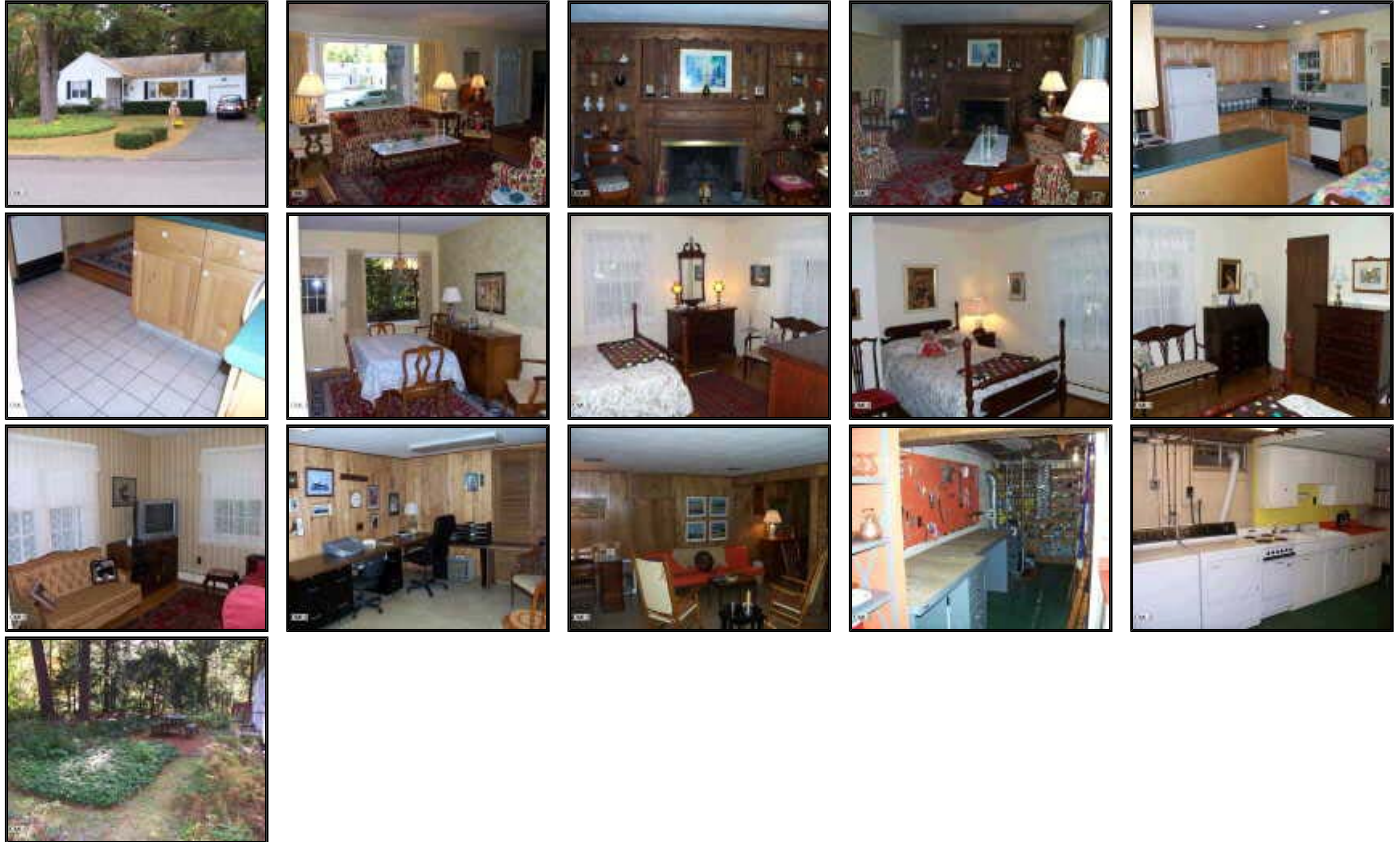

Welcome to Ed Reynolds' Homes
"For All Seasons"

203-241-3718 / edreynolds1@gmail.com / www.edreynolds-homes.com

Addendum Report

SF/ LN: 98480149 ER SOLD Market Time: 33 - Days List: \$234,900

Address: 14 MAPLE DR Unit#